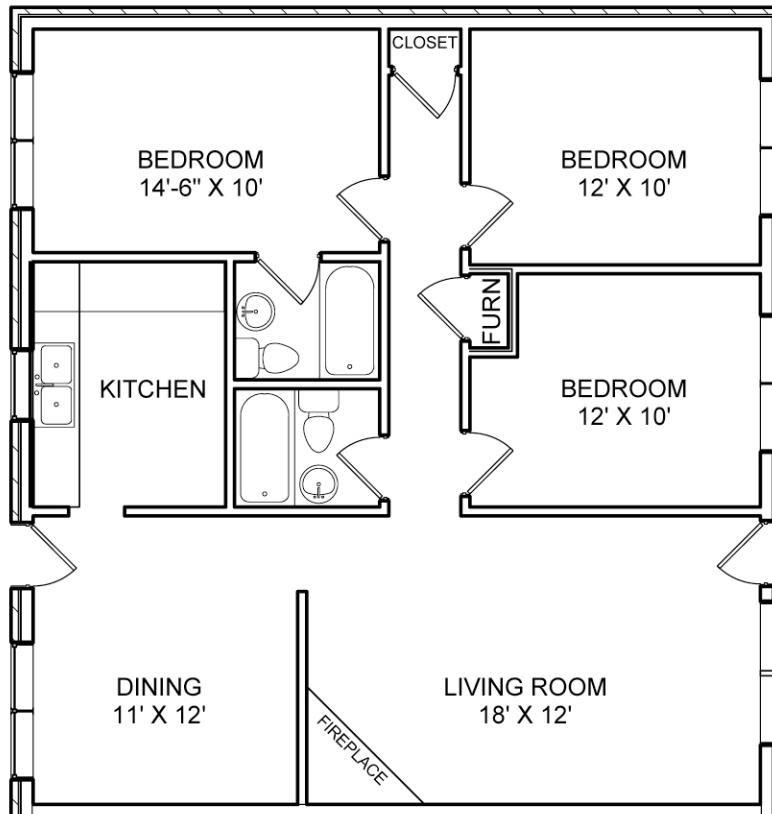

3 BEDROOM APARTMENT

DIMENSIONS ARE APPROXIMATE - FOR ILLUSTRATION PURPOSES ONLY

APARTMENT FEATURES

- FIREPLACE
- GAS CENTRAL HEAT
- ELECTRIC CENTRAL AIR
- STACK WASHER/DRYER
- DISHWASHER
- MICROWAVE
- RANGE W/SELF CLEAN OVEN
- REFRIGERATOR W/ICE MAKER
- SEPERATE STORAGE

RENT _____ BEGINNING _____ UNIT NO. _____

Kenmore Park Apartments

Floor Plan - Approx. 1193sq. ft.

www.barnwellandjones.com

Drawing by: Wassenaar Design Group